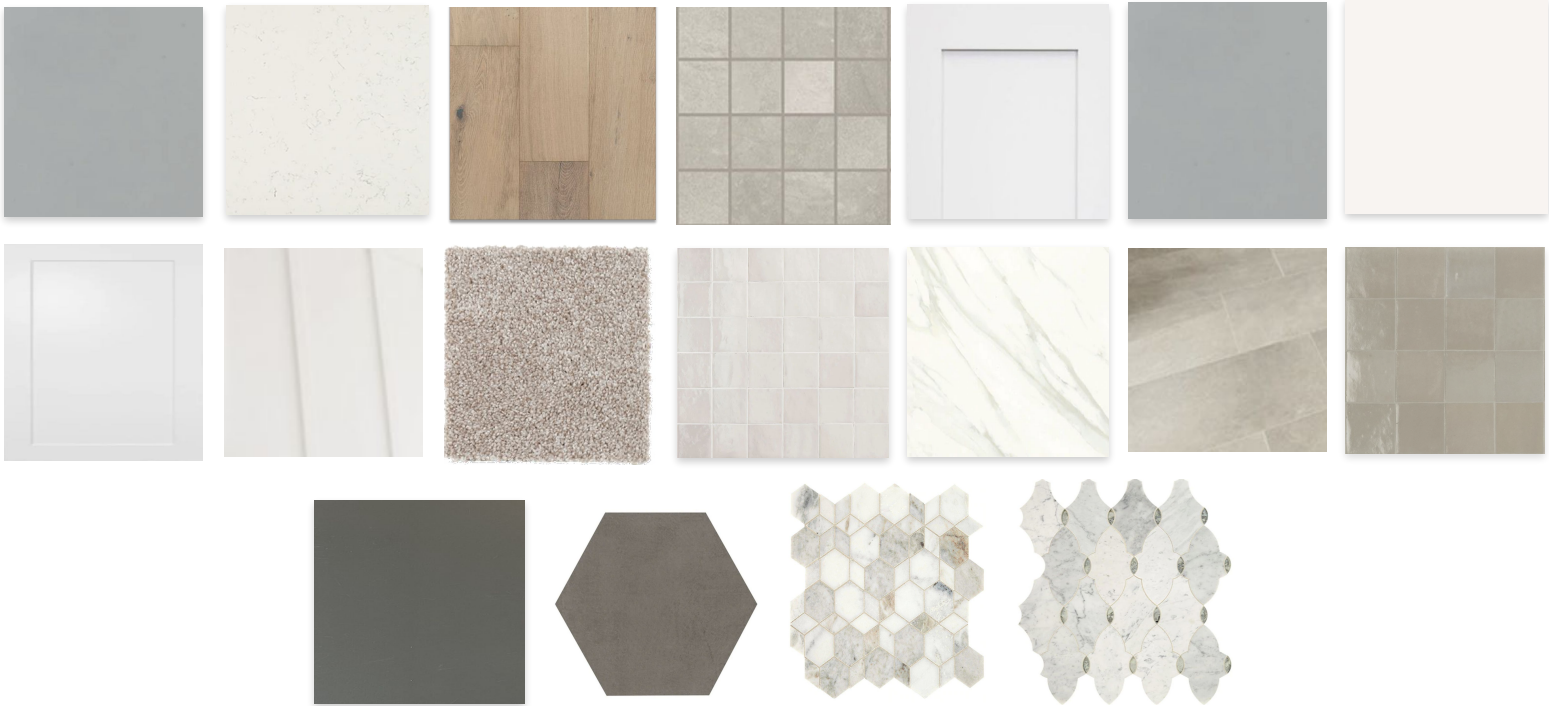

Stone: Silver Mist Regular Chop

Siding: SW Morris Grey Room

Metal Roof: Dark Bronze

Stucco: SW Morris Grey Room

Exterior Lighting: Hinkley Mist (R39Z)
Color: Dark Bronze

Front Door

Hardwood: White Oak
Throughout Living Spaces +
Master Bedroom:
Style 32644 Seaside Summer
Color: 02 Tradewinds Oak

Carpet: Secondary Bedrooms / Closets
Mohawk Genuine Theme Collection
Smart Strand - Color: 947 Silverado

Fireplace: DT Lavalier
Color: Carrara White w/ ANT MIRR
Romantic Honed to Mantle

Fireplace:
Color: Pure White Board + Batten
Above Mantle to ceiling

Fireplace: HeatNGlo SL-9LP-IFT

DT One Quartz:
Color: Valor White

Cabinetry:
Adaptive Shade SW
Shaker Panels

Back Splash: MZ Zellige
4x4 Color: ZL11 Gesso

Hood: Paint Grade-Pure White
Board + Batten w/
White Oak Band

DT One Quartz: OQ32
Color: Niagra

Note: Subject to Change Without Notice due to availability or as builder finds necessary

Pure White: Vanity Shaker Panels

Utility Floor: MZ Moroccan
8" Hex
Color: Light Moss